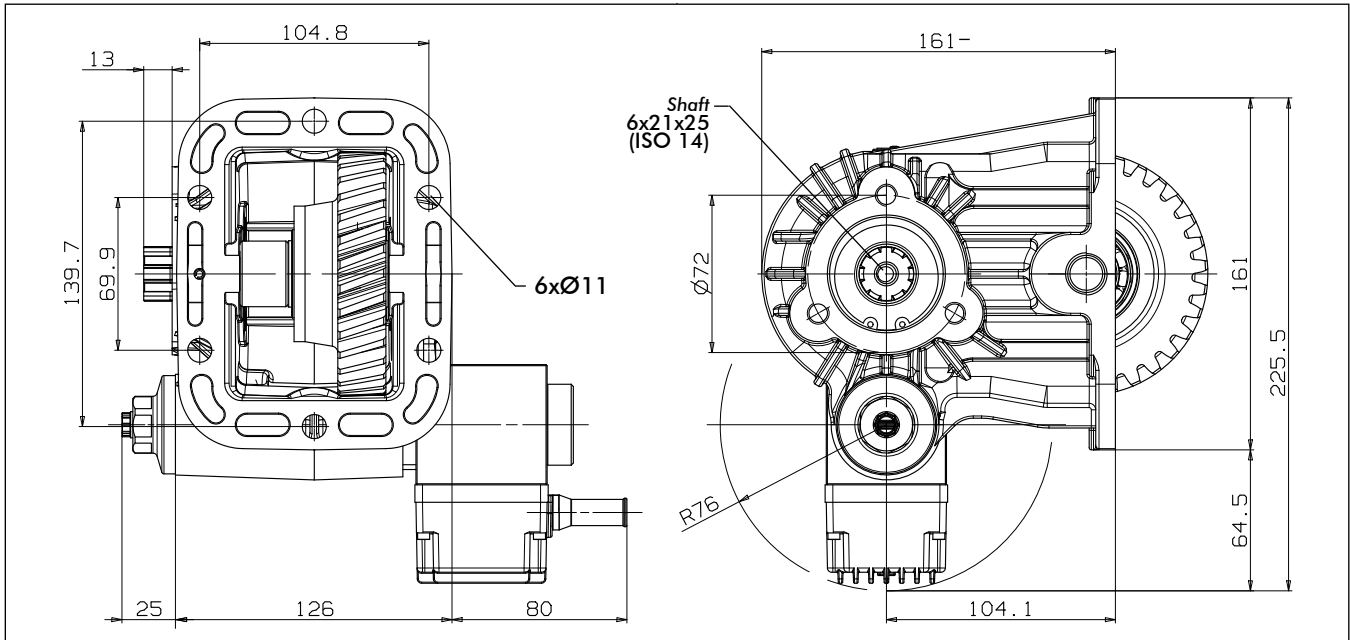

HYVA PTO'S

ELECTROMAGNETICALLY OPERATED POWER TAKE-OFF

Hyva

Partno. PTO only:

021214004

Type Gearbox:

ZF

Page 1 / 1

Specifications

Type Gearbox	ZF 6S-420V
PTO ratio@1000 eng. rpm	1000 rpm
Max torque	130 Nm
Mounting side	Left
Output	Rear
Rotation	Cw

Mounting kit

Part no.	021465000
----------	-----------