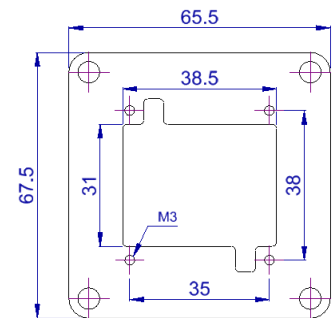

02119000

02119105

02119109

02119007

Types and components - top mounted

Part No	Description	Qty
02119000	BRACKET KIT FOR AIR CONTROL	1
02119105	SUPPORT BRACKET TIP CONTROL 25MM HANDLE	1
02119109	MOUNTING TOWER PLASTIC H-80 TIP AIR	1
02119007	ADAPTOR BRACKET FOR MINI AIR CONTROL	1

Mounting pattern

09205002

09232002

Types and components - side mounted

Part No	Description	Qty
09205002	SUPPORT TIP CONTROL ANGLED	1
09232002	SUPPORT TIP CONTROL STRAIGHT	1

Mounting pattern

Technical Notes

· Hole pattern compatible with all Hyva air controls · Screws for mounting the air control into the brackets are included for top mounting