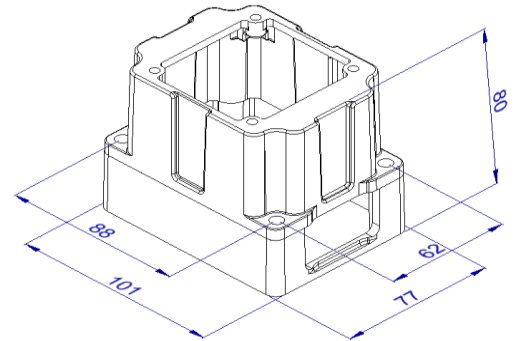

02119000

02119105

02119109

02119007

Types and components - top mounted

Part No	Description	Qty
02119000	BRACKET KIT FOR AIR CONTROL	1
02119105	SUPPORT BRACKET TIP CONTROL 25MM HANDLE	1
02119109	MOUNTING TOWER PLASTIC H-80 TIP AIR	1
02119007	ADAPTOR BRACKET FOR MINI AIR CONTROL	1

Mounting pattern

09205002

09232002

Types and components - side mounted

Part No	Description	Qty
09205002	SUPPORT TIP CONTROL ANGLED	1
09232002	SUPPORT TIP CONTROL STRAIGHT	1

Mounting pattern

Technical Notes

· Hole pattern compatible with all Hyva air controls · Screws for mounting the air control into the brackets are included for top mounting