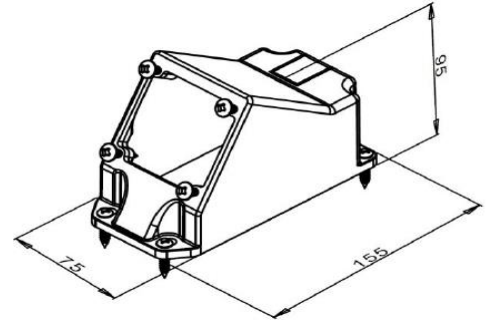

02119000

02119105

02119109

02119007

Types and components - top mounted

Part No	Description	Qty
02119000	BRACKET KIT FOR AIR CONTROL	1
02119105	SUPPORT BRACKET TIP CONTROL 25MM HANDLE	1
02119109	MOUNTING TOWER PLASTIC H-80 TIP AIR	1
02119007	ADAPTOR BRACKET FOR MINI AIR CONTROL	1

Mounting pattern

09205002

09232002

Types and components - side mounted

Part No	Description	Qty
09205002	SUPPORT TIP CONTROL ANGLED	1
09232002	SUPPORT TIP CONTROL STRAIGHT	1

Mounting pattern

Technical Notes

· Hole pattern compatible with all Hyva air controls · Screws for mounting the air control into the brackets are included for top mounting