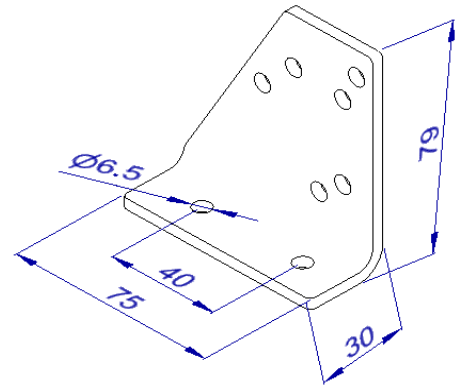

02119000

02119105

02119109

02119007

Types and components - top mounted

Part No	Description	Qty
02119000	BRACKET KIT FOR AIR CONTROL	1
02119105	SUPPORT BRACKET TIP CONTROL 25MM HANDLE	1
02119109	MOUNTING TOWER PLASTIC H-80 TIP AIR	1
02119007	ADAPTOR BRACKET FOR MINI AIR CONTROL	1

Mounting pattern

09205002

09232002

Types and components - side mounted

Part No	Description	Qty
09205002	SUPPORT TIP CONTROL ANGLED	1
09232002	SUPPORT TIP CONTROL STRAIGHT	1

Mounting pattern

Technical Notes

· Hole pattern compatible with all Hyva air controls · Screws for mounting the air control into the brackets are included for top mounting