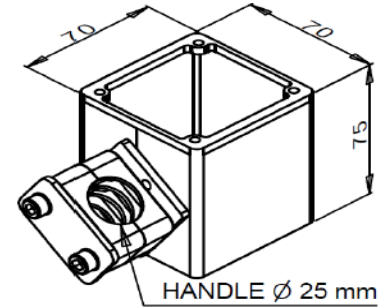

02119000

02119105

02119109

02119007

Types and components - top mounted

Part No	Description	Qty
02119000	BRACKET KIT FOR AIR CONTROL	1
02119105	SUPPORT BRACKET TIP CONTROL 25MM HANDLE	1
02119109	MOUNTING TOWER PLASTIC H-80 TIP AIR	1
02119007	ADAPTOR BRACKET FOR MINI AIR CONTROL	1

Mounting pattern

09205002

09232002

Types and components - side mounted

Part No	Description	Qty
09205002	SUPPORT TIP CONTROL ANGLED	1
09232002	SUPPORT TIP CONTROL STRAIGHT	1

Mounting pattern

Technical Notes

· Hole pattern compatible with all Hyva air controls · Screws for mounting the air control into the brackets are included for top mounting