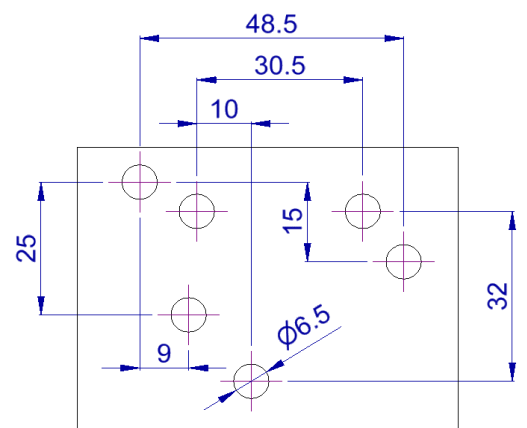

Mounting pattern

09205002

09232002

Types and components - side mounted

Part No	Description	Qty
09205002	SUPPORT TIP CONTROL ANGLED	1
09232002	SUPPORT TIP CONTROL STRAIGHT	1

Mounting pattern

Technical Notes

· Hole pattern compatible with all Hyva air controls · Screws for mounting the air control into the brackets are included for top mounting