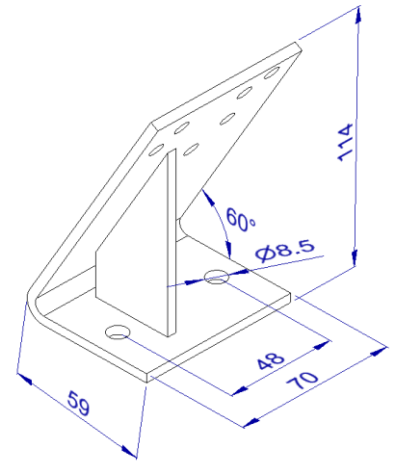

02119000

02119105

02119109

02119007

Types and components - top mounted

Part No	Description	Qty
02119000	BRACKET KIT FOR AIR CONTROL	1
02119105	SUPPORT BRACKET TIP CONTROL 25MM HANDLE	1
02119109	MOUNTING TOWER PLASTIC H-80 TIP AIR	1
02119007	ADAPTOR BRACKET FOR MINI AIR CONTROL	1

Mounting pattern

09205002

09232002

Types and components - side mounted

Part No	Description	Qty
09205002	SUPPORT TIP CONTROL ANGLED	1
09232002	SUPPORT TIP CONTROL STRAIGHT	1

Mounting pattern

Technical Notes

· Hole pattern compatible with all Hyva air controls · Screws for mounting the air control into the brackets are included for top mounting