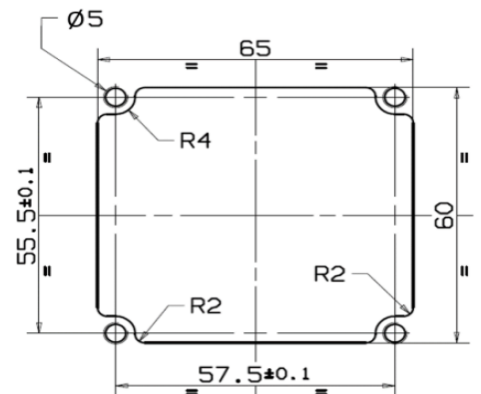

02119000

02119105

02119109

02119007

Types and components - top mounted

Part No	Description	Qty
02119000	BRACKET KIT FOR AIR CONTROL	1
02119105	SUPPORT BRACKET TIP CONTROL 25MM HANDLE	1
02119109	MOUNTING TOWER PLASTIC H-80 TIP AIR	1
02119007	ADAPTOR BRACKET FOR MINI AIR CONTROL	1

Mounting pattern

09205002

09232002

Types and components - side mounted

Part No	Description	Qty
09205002	SUPPORT TIP CONTROL ANGLED	1
09232002	SUPPORT TIP CONTROL STRAIGHT	1

Mounting pattern

Technical Notes

· Hole pattern compatible with all Hyva air controls · Screws for mounting the air control into the brackets are included for top mounting